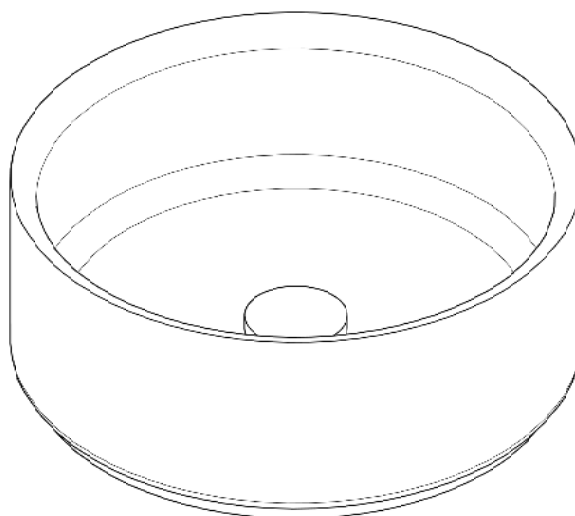

— **TIRTEO**
SIKANIA collection_2021

1-
3

TIRTEO is a monolithic countertop washbasin obtained from the three-dimensional modeling of solid Sicilian stones with the aid of CNC machinery and handcrafted finishing by local workers.

It is supplied with a 'click clack' type drain without overflow, with a stone cover of the same type and embossed logo.

The size is 450 mm in diameter and 160 mm in height. Customization is possible on request.

— DATA SHEET

TIRTEO
SIKANIA
Collection
2021

— DIMENSIONS

PLANT

SECTION

FRONT

3
3

— DATA SHEET