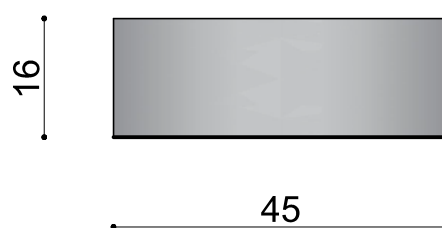

— DATA SHEET

TIRTEO
SIKANIA
Collection
2021

— DIMENSIONS

PLANT

SECTION

FRONT

3
3

— DATA SHEET

Dimensions expressed in centimeters. The company reserves the right to make changes to the models without notice. The information reported here is based on the latest data published in the price list.