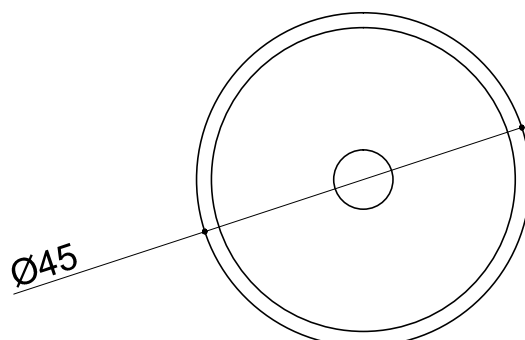

It is supplied with a 'click clack' type drain without overflow, with a stone cover of the same type and embossed logo.

The size is 450 mm in diameter and 160 mm in height. Customization is possible on request.

— DATA SHEET

TIRTEO
SIKANIA
Collection
2021

— DIMENSIONS

PLANT

SECTION

FRONT

3
3

— DATA SHEET

Dimensions expressed in centimeters. The company reserves the right to make changes to the models without notice. The information reported here is based on the latest data published in the price list.