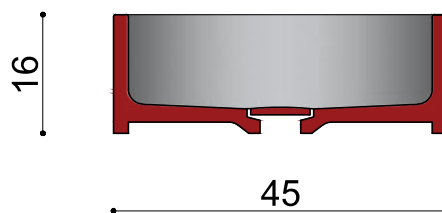

It is supplied with a 'click clack' type drain without overflow, with a stone cover of the same type and embossed logo.

The size is 450 mm in diameter and 160 mm in height. Customization is possible on request.

— DATA SHEET

TIRTEO
SIKANIA
Collection
2021

— DIMENSIONS

PLANT

SECTION

FRONT

3
3

— DATA SHEET

Dimensions expressed in centimeters. The company reserves the right to make changes to the models without notice. The information reported here is based on the latest data published in the price list.