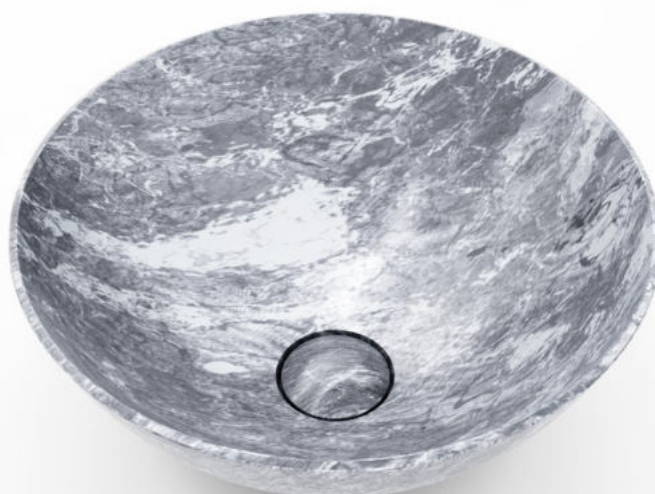

— **PLINIO**
APUANIA collection_2021

1-
3

— DATA SHEET

PLINIO is a monolithic countertop washbasin obtained from the three-dimensional modeling of marble blocks from the Apuan area with the aid of CNC machinery and finishing done by hand by local workers. It is supplied with a 'click clack' type drain without overflow, with a stone cover of the same type and embossed logo. The size is 400 x 200 mm diameter (H). Customization is possible upon request.

Since these are handcrafted products, the images of the materials used are indicative, photos of the materials actually selected will be provided at the time of the order.

— FINISHES

- MARBLES:

Bardiglio