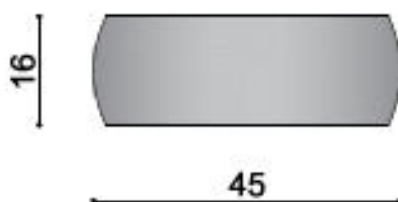

OMERO  
SIKANIA  
Collection  
2021

— DIMENSIONS

PLANT

SECTION

FRONT

3  
3

— DATA SHEET

Dimensions expressed in centimeters. The company reserves the right to make changes to the models without notice. The information reported here is based on the latest data published in the price list.