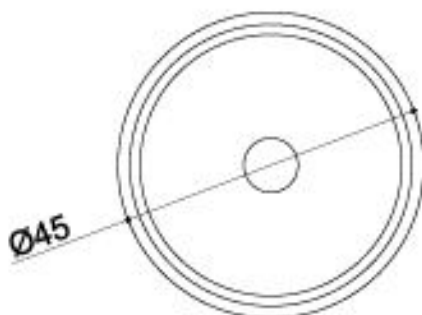

It is supplied with a 'click clack' type drain without overflow, with a stone cover of the same type and embossed logo.

The size is diameter 450 mm and height 160 mm. Customization is possible upon request.

OMERO  
SIKANIA  
Collection  
2021

— DIMENSIONS

PLANT

SECTION

FRONT

3  
3

— DATA SHEET

Dimensions expressed in centimeters. The company reserves the right to make changes to the models without notice. The information reported here is based on the latest data published in the price list.