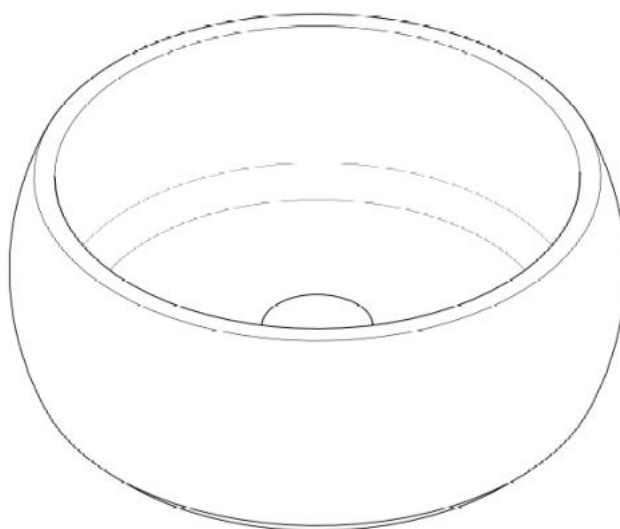

OMERO
SIKANIA
Collection
2021

— FINISHES

- STONES:

— TECHNICAL INFORMATION

2-
3

- STRUCTURE monolithic available in smooth or brushed finishes. Water-oil repellent chemical treatment (ecofriendly).
- WASTE with click clack waste without overflow.

— DATA SHEET