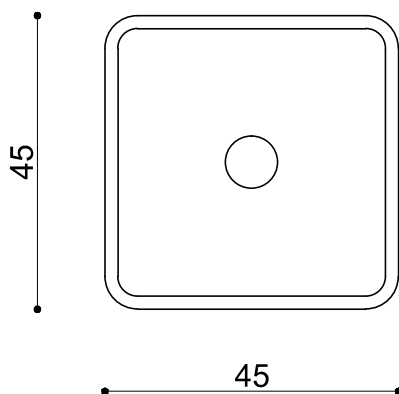

— **ESIODO**
APUANIA collection_2021

1-
3

ESIODO is a monolithic countertop washbasin obtained from the three-dimensional modeling of marble blocks from the Apuan area with the aid of CNC machinery and finishing done by hand by local workers. It is supplied with a 'click clack' type drain without overflow, with a stone cover of the same type and embossed logo. The size is 450 x 450 x 160 mm (H). Customization is possible upon request.

ESIODO
APUANIA
Collection
2021

— DIMENSIONS

PLANT

SECTION

FRONT

3
3

— DATA SHEET

Dimensions expressed in centimeters. The company reserves the right to make changes to the models without notice. The information reported here is based on the latest data published in the price list.