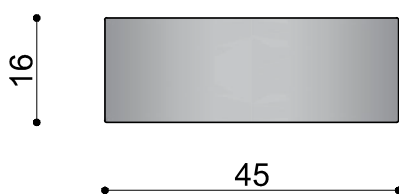

— **ESIODO**
APUANIA collection_2021

1-
3

ESIODO is a monolithic countertop washbasin obtained from the three-dimensional modeling of marble blocks from the Apuan area with the aid of CNC machinery and finishing done by hand by local workers. It is supplied with a 'click clack' type drain without overflow, with a stone cover of the same type and embossed logo. The size is 450 x 450 x 160 mm (H). Customization is possible upon request.

ESIODO
APUANIA
Collection
2021

— DIMENSIONS

PLANT

SECTION

FRONT

3
3

— DATA SHEET

Dimensions expressed in centimeters. The company reserves the right to make changes to the models without notice. The information reported here is based on the latest data published in the price list.