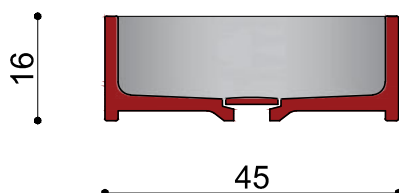

— **ESIODO**
APUANIA collection_2021

1-
3

ESIODO is a monolithic countertop washbasin obtained from the three-dimensional modeling of marble blocks from the Apuan area with the aid of CNC machinery and finishing done by hand by local workers. It is supplied with a 'click clack' type drain without overflow, with a stone cover of the same type and embossed logo. The size is 450 x 450 x 160 mm (H). Customization is possible upon request.

ESIODO
APUANIA
Collection
2021

— DIMENSIONS

PLANT

SECTION

FRONT

3
3

— DATA SHEET

Dimensions expressed in centimeters. The company reserves the right to make changes to the models without notice. The information reported here is based on the latest data published in the price list.