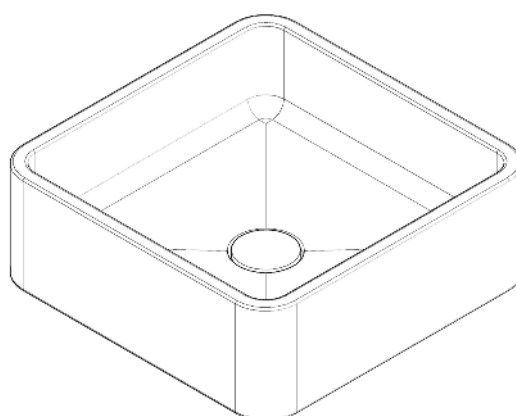

— **ESIODO**
APUANIA collection_2021

1-
3

ESIODO is a monolithic countertop washbasin obtained from the three-dimensional modeling of marble blocks from the Apuan area with the aid of CNC machinery and finishing done by hand by local workers. It is supplied with a 'click clack' type drain without overflow, with a stone cover of the same type and embossed logo. The size is 450 x 450 x 160 mm (H). Customization is possible upon request.

ESIODO
APUANIA
Collection
2021

— DIMENSIONS

PLANT

SECTION

FRONT

3
3

— DATA SHEET

Dimensions expressed in centimeters. The company reserves the right to make changes to the models without notice. The information reported here is based on the latest data published in the price list.