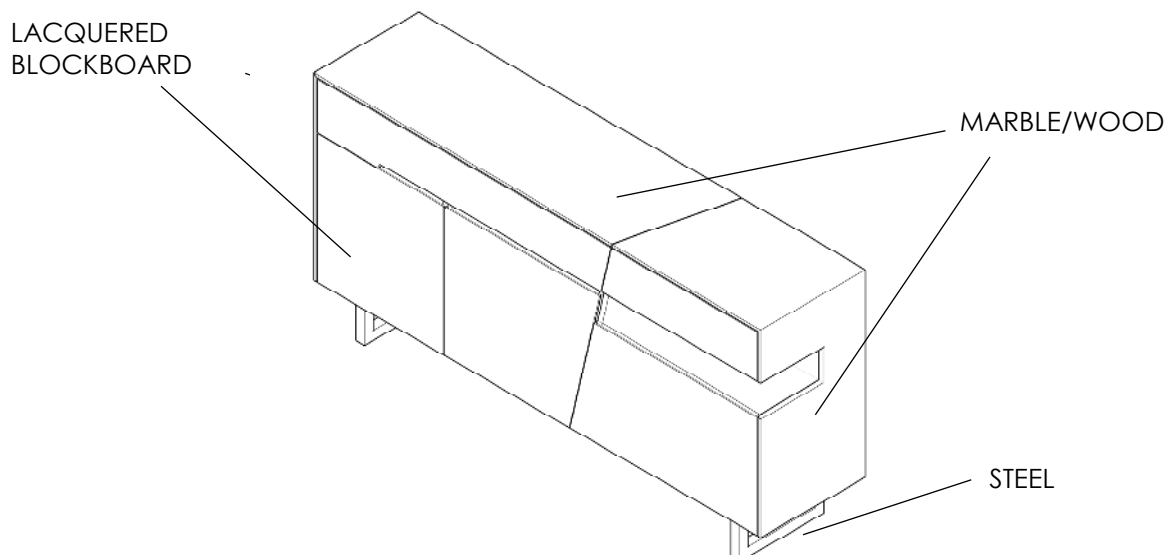

AGAPE
OBLIQUE
Collection
2021

— FINISHES

- **MARBLES:**

- **WOODS:**

— TECHNICAL INFORMATION

- COVER_marble thickness 20 mm (top + flanks) with finish natural smooth finish and water-based water-oil repellent treatment. Gluing at 45° with continuous vein
- COVER_blockboard Canaletto Walnut thickness 19 mm (top + side panels) with protective paint with water polymers.
- STRUCTURE, SHELVES, DRAWERS_Bilaminated poplar plywood thickness 19 mm or 19 mm thick Canaletto Walnut blockboard/front panels for doors and drawers in matt lacquered Tanganyika Walnut blockboard.
- SUPPORT_box-shaped satin steel with 40x40 mm section.

2-
3

— DATA SHEET