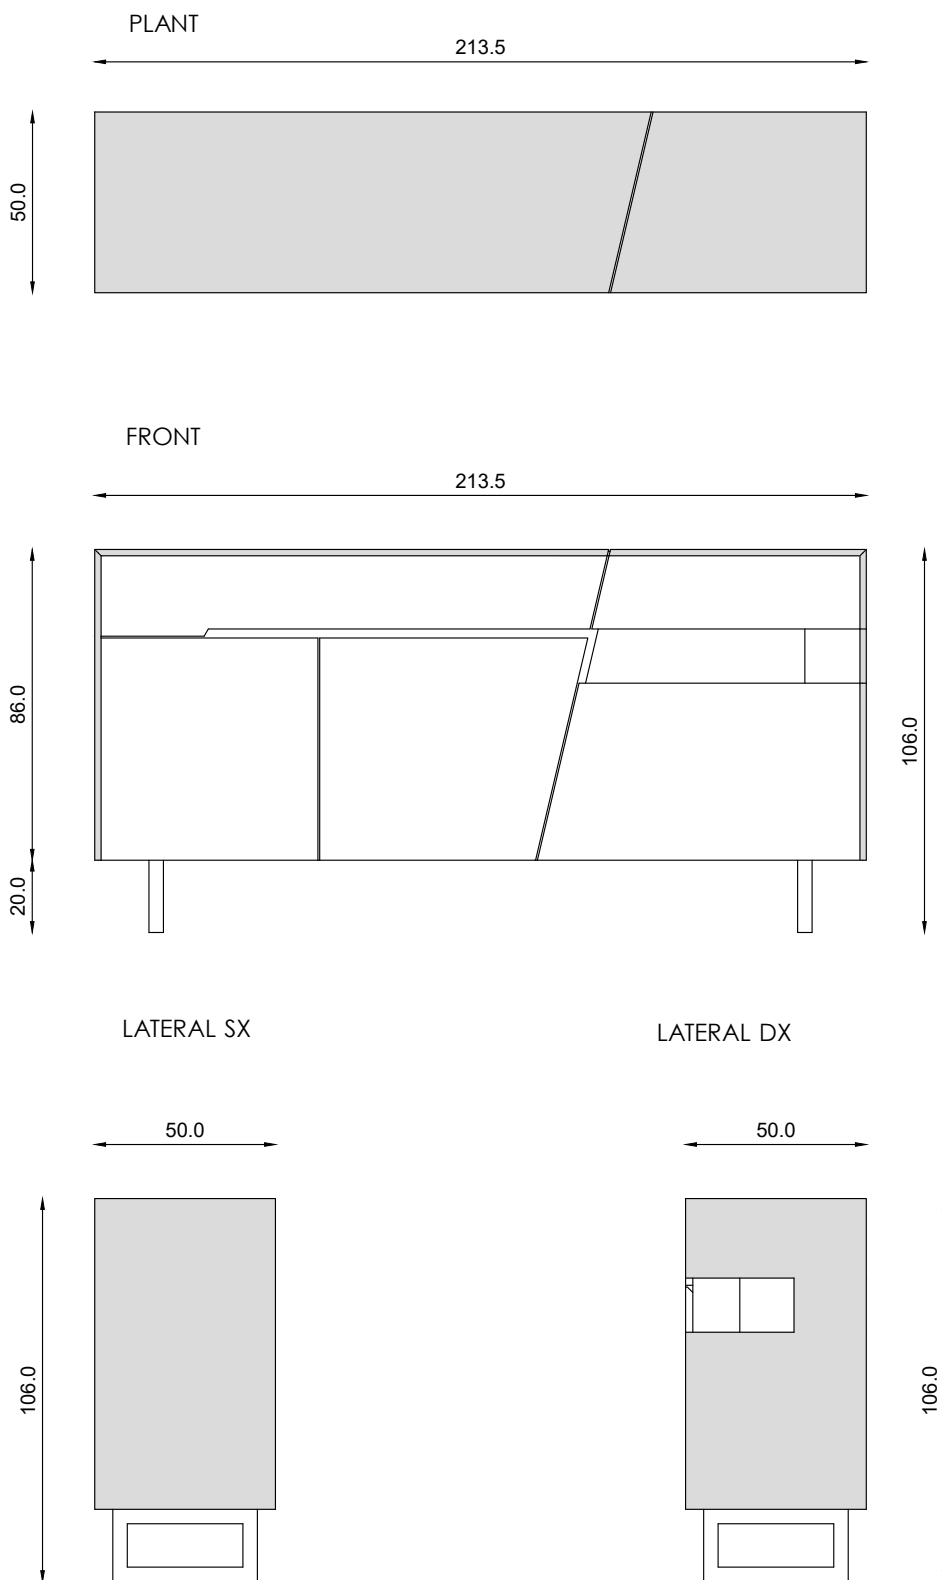

The fronts of the hinged doors and the drawers are made with 19 mm thick Tanganyika walnut blockboard, lacquered white with a matt finish.

The opening of the drawers is entrusted to metal guides with total extraction with a soft control system as well as for the hinges of the hinged doors.

The supports are in box-shaped satin steel with a square section size 40 x 40 mm.

The painting of the wooden cladding is done with water polymers.

Since these are handcrafted products, the images of the materials used are indicative, photos of the materials actually selected will be provided at the time of the order.

## — TECHNICAL INFORMATION

- COVER\_marble thickness 20 mm (top + flanks) with finish natural smooth finish and water-based water-oil repellent treatment. Gluing at 45° with continuous vein
- COVER\_blockboard Canaletto Walnut thickness 19 mm (top + side panels) with protective paint with water polymers.
- STRUCTURE, SHELVES, DRAWERS\_Bilaminated poplar plywood thickness 19 mm or 19 mm thick Canaletto Walnut blockboard/front panels for doors and drawers in matt lacquered Tanganyika Walnut blockboard.
- SUPPORT\_box-shaped satin steel with 40x40 mm section.

2-  
3

— DATA SHEET

**AGAPE**  
Collezione  
OBLIQUE  
2021

— **DIMENSIONS**

3 3

— **SCHEDA TECNICA**

Dimensions expressed in centimeters. The company reserves the right to make changes to the models without notice. The information reported here is based on the latest data published in the price list.